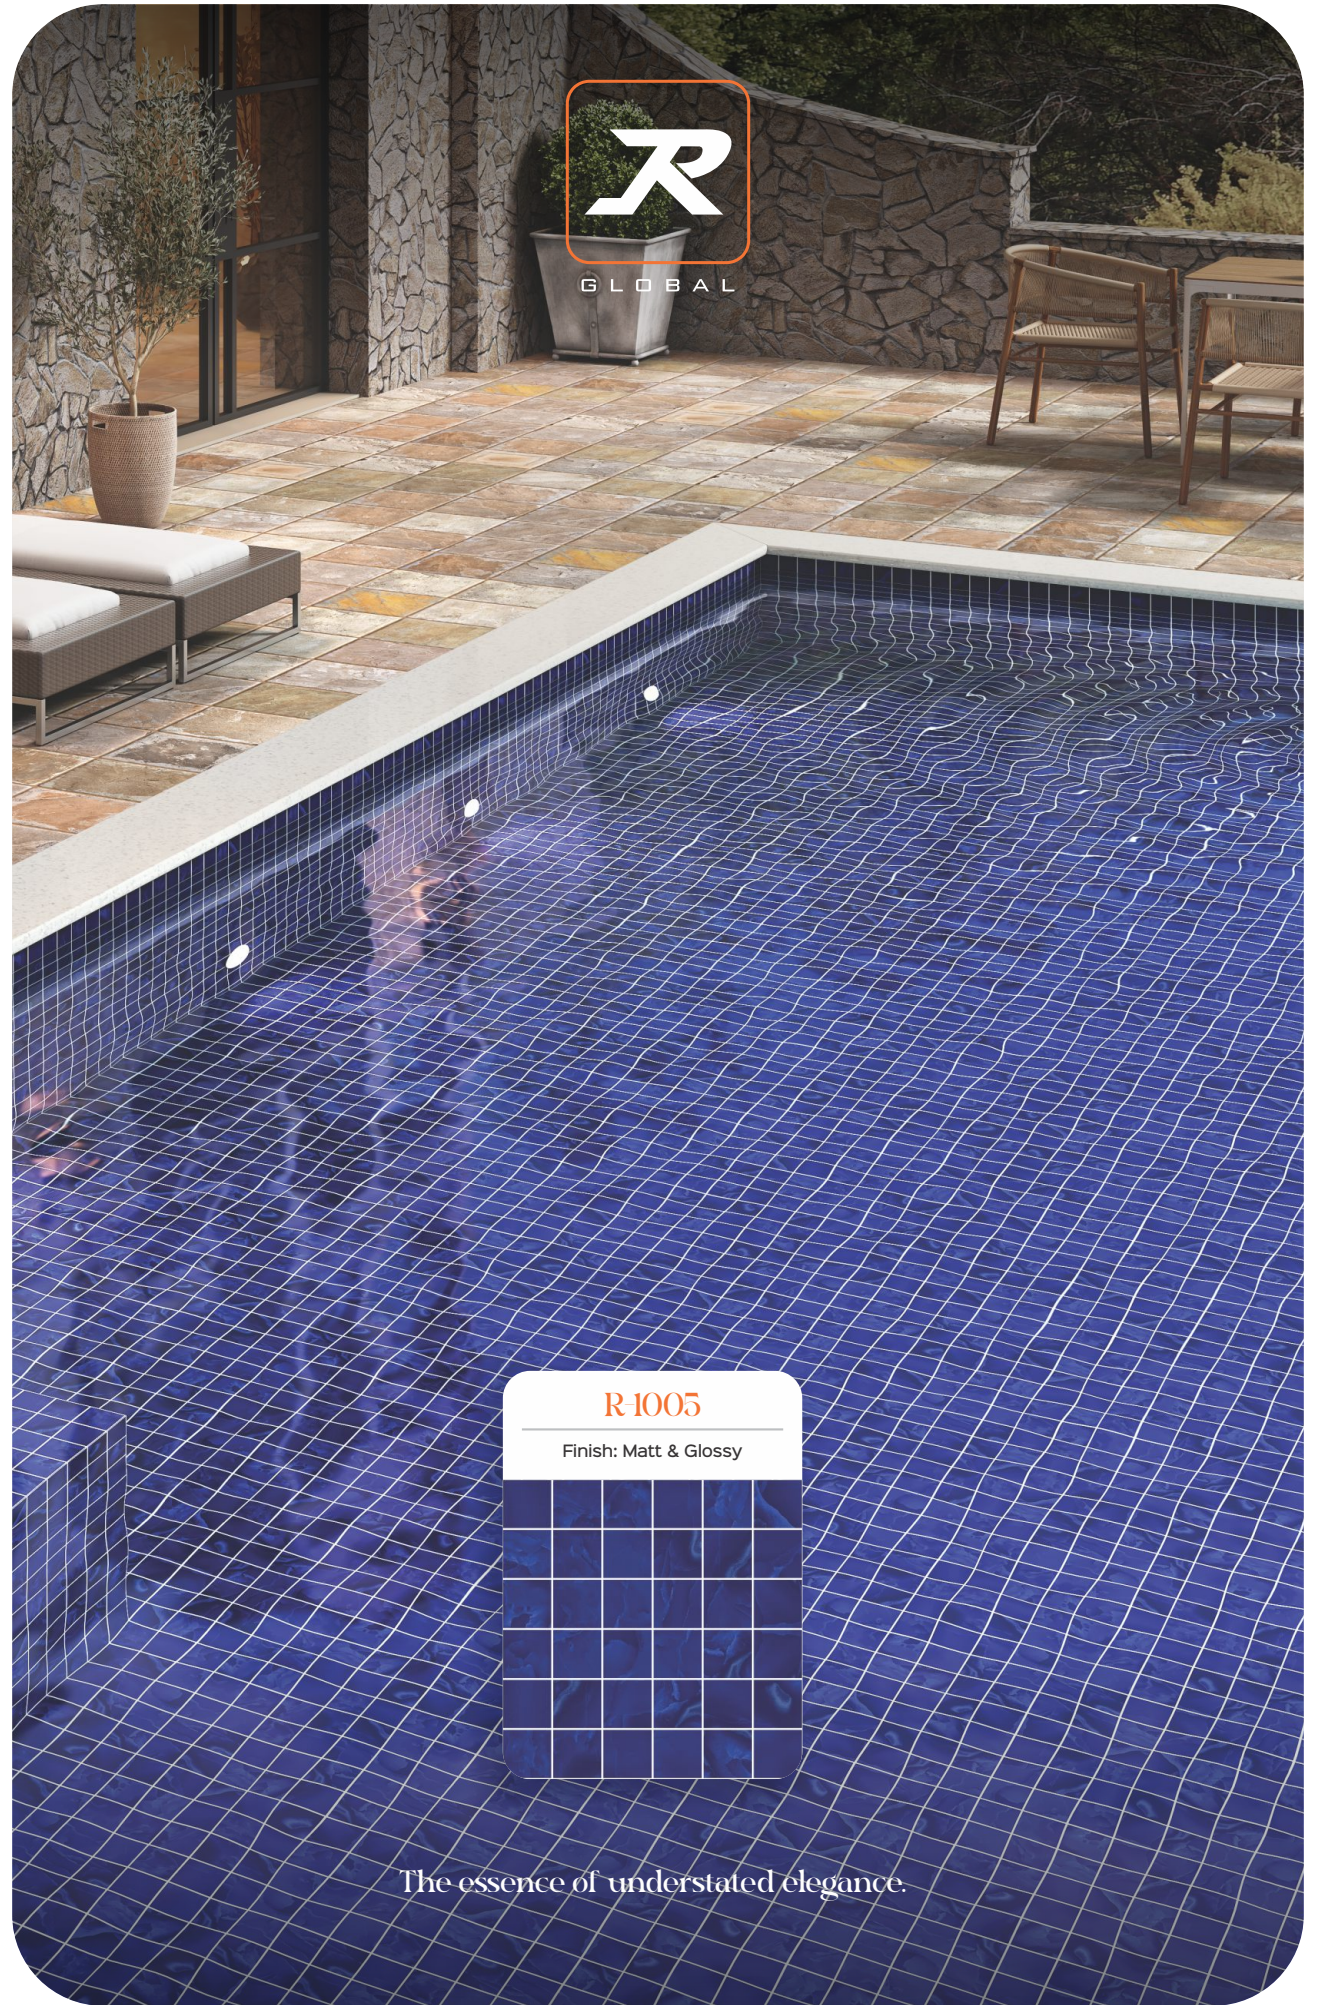

Aquatic Aesthetics Unleashed

R-1001
Finish: Matt & Glossy

Let Intricate Details Become The Focus

R-1016
Finish: Matt & Glossy

Let Creative Forms Become The Style

R-1005
Finish: Matt & Glossy

The essence of understated elegance.