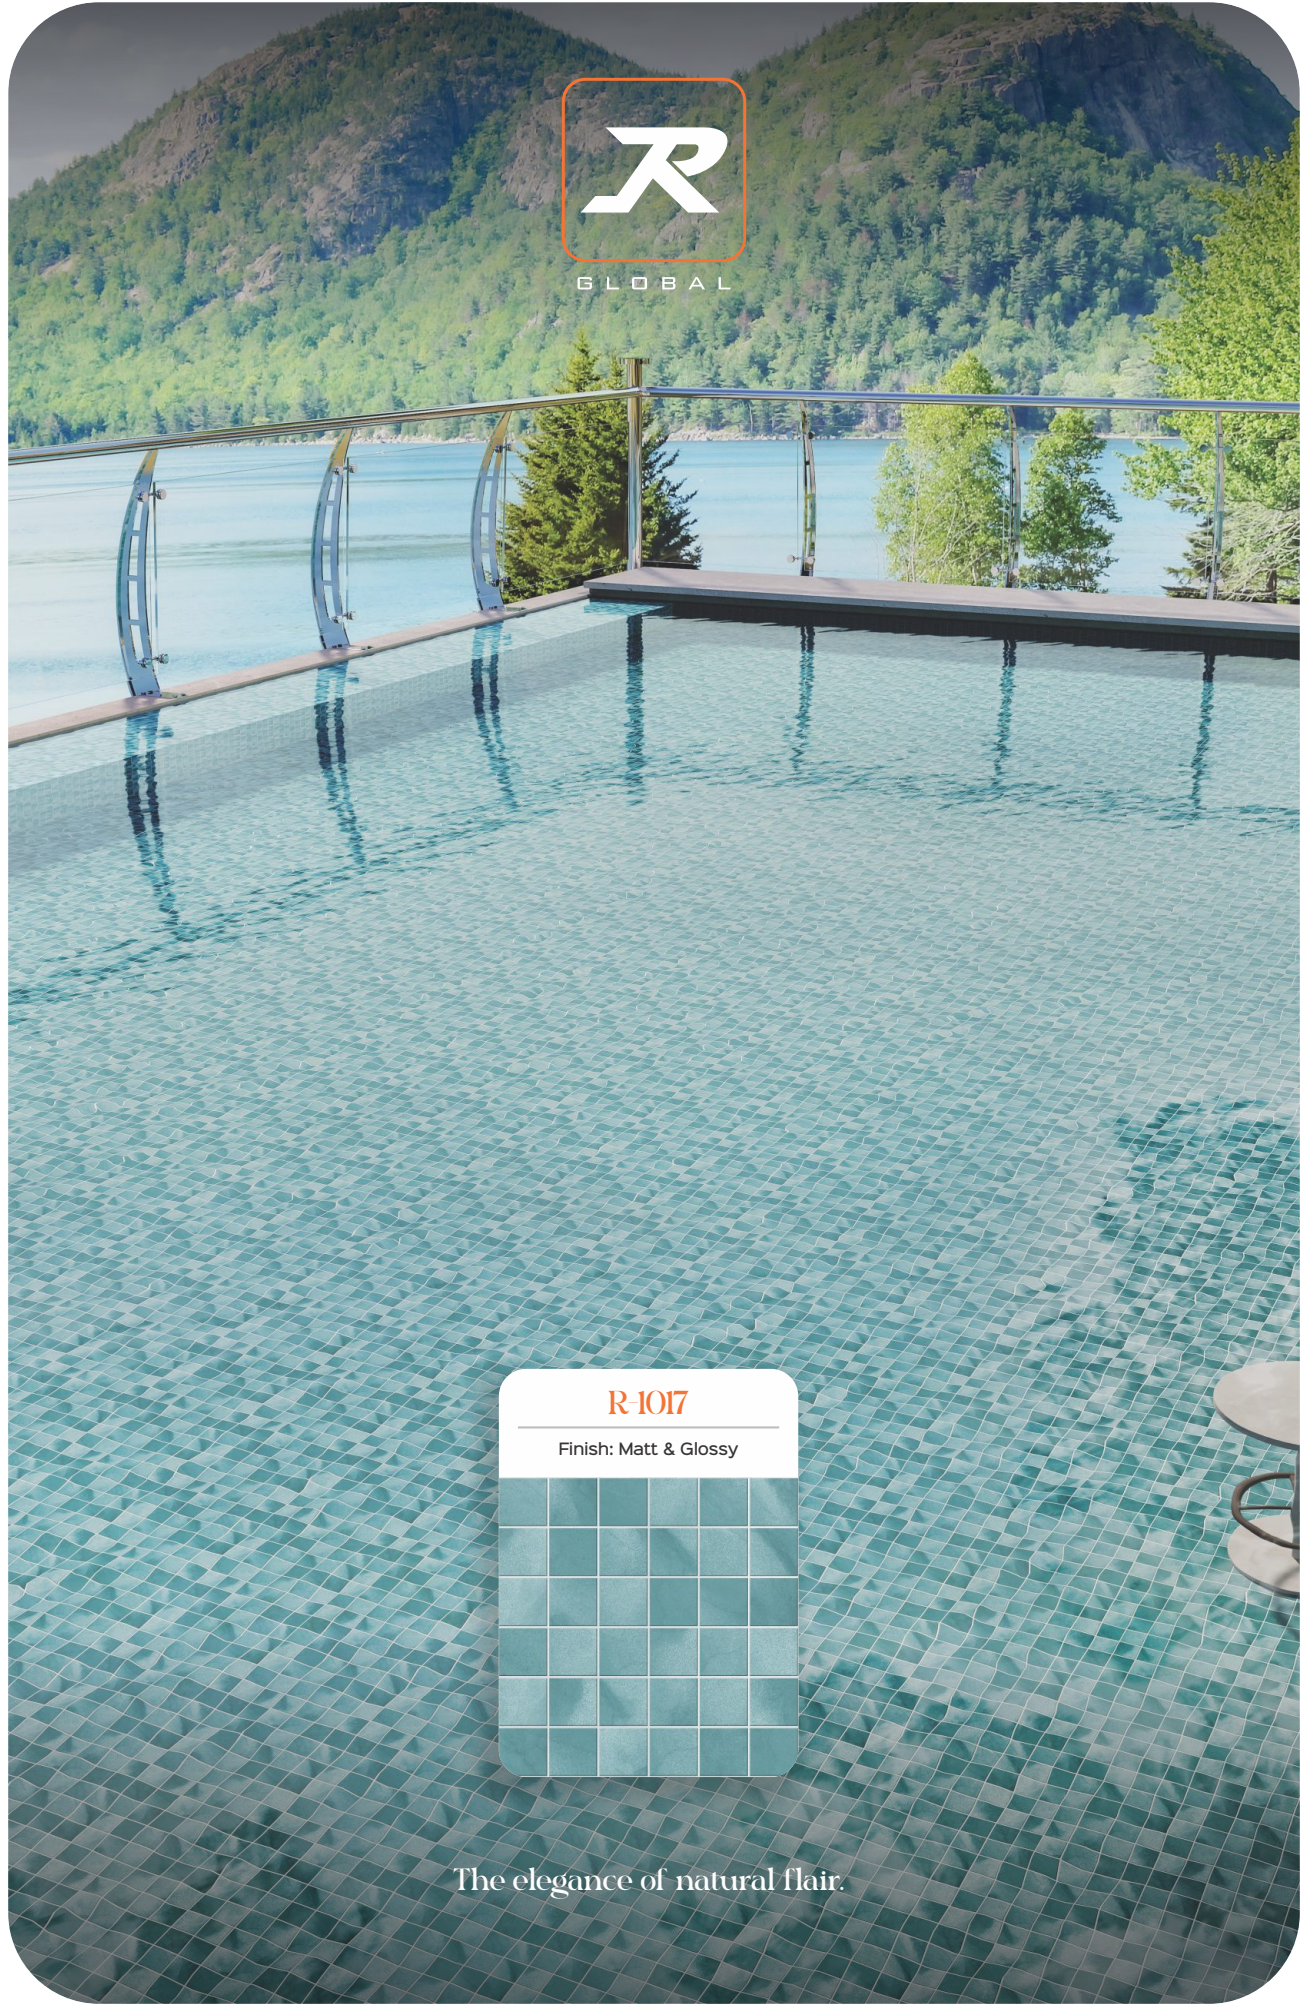

R-1017

Finish: Matt & Glossy