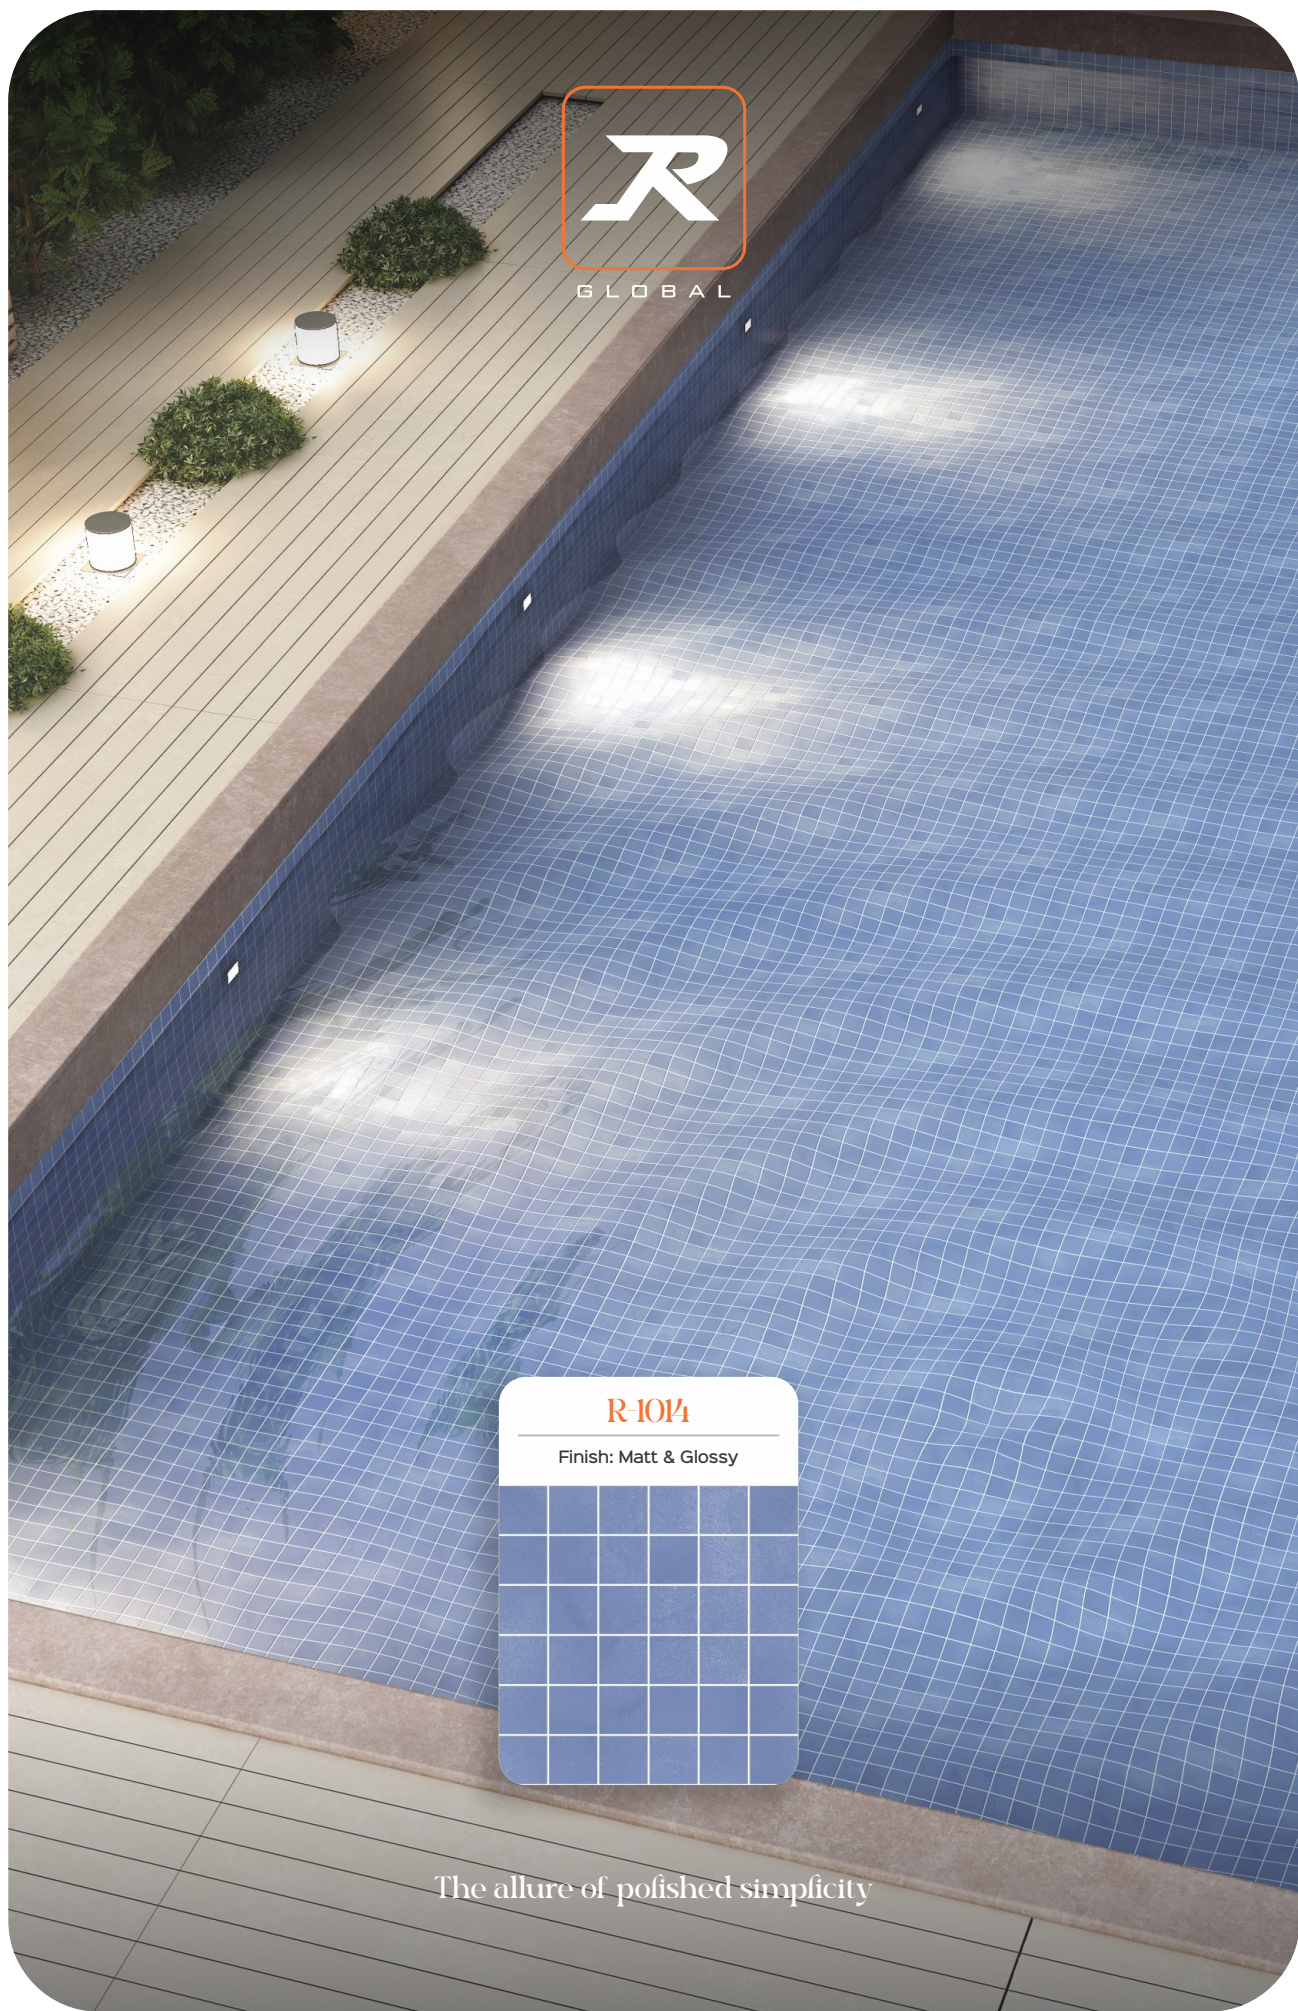

Create A Symphony Of Style And Art

R-1017

Finish: Matt & Glossy

The elegance of natural flair.

R-1014
Finish: Matt & Glossy

The allure of polished simplicity

R-1015
Finish: Matt & Glossy

The harmony of pristine aesthetics