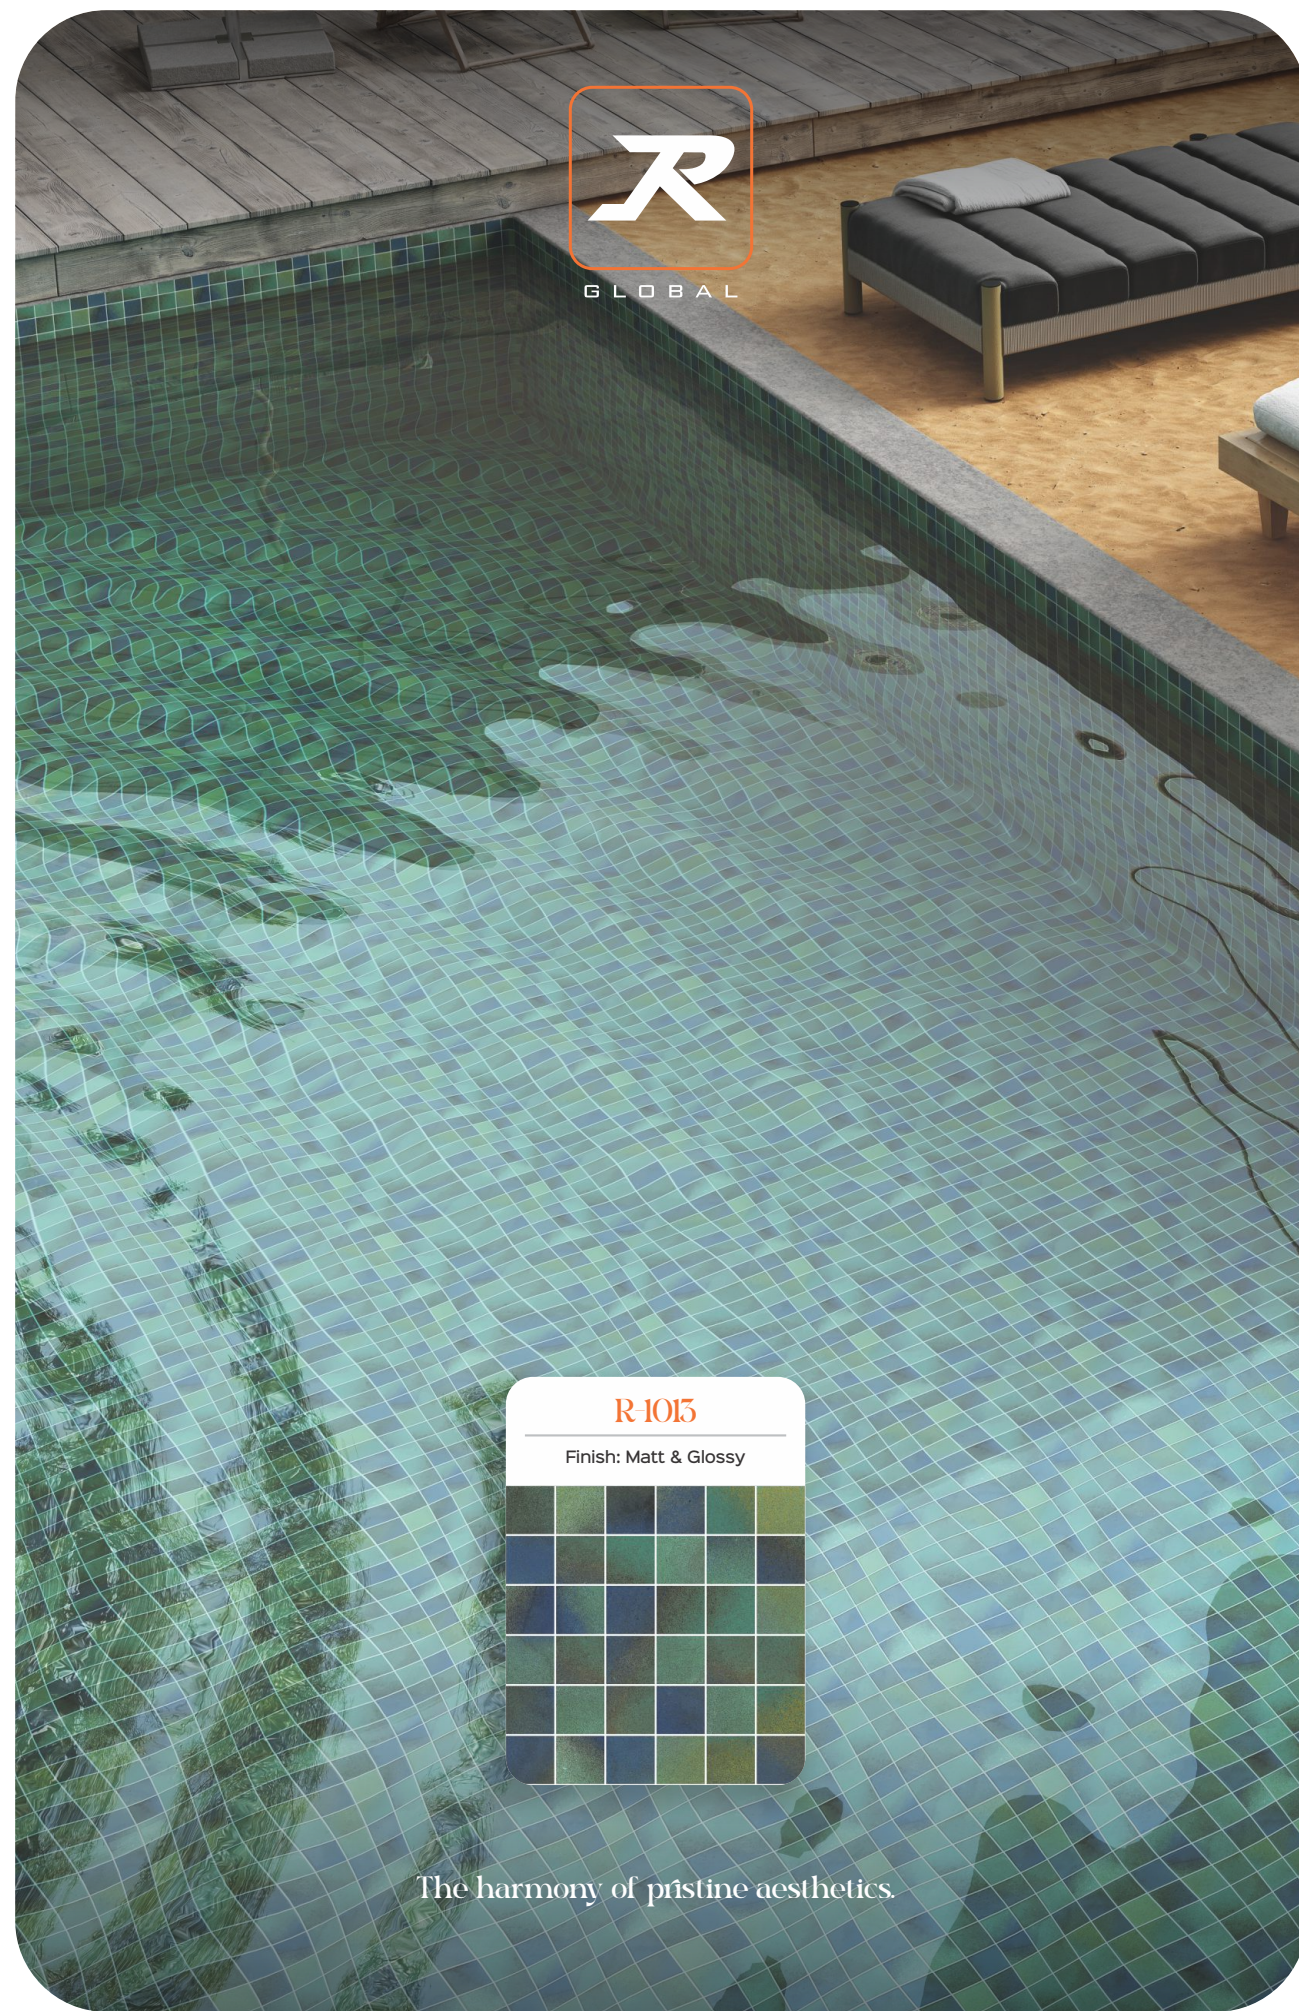

Create A Symphony Of Style And Art

R-1017

Finish: Matt & Glossy

The elegance of natural flair.

R-1014
Finish: Matt & Glossy

The allure of polished simplicity

R-1015
Finish: Matt & Glossy

The harmony of pristine aesthetics