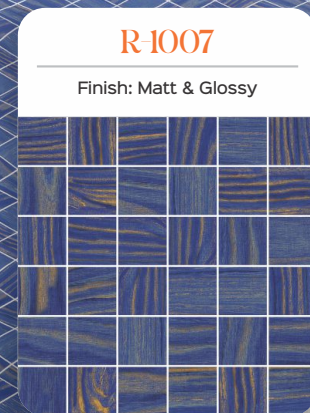

R-1006

Finish: Matt & Glossy

Make Colors The Identity Of Your Space

R-1007

Finish: Matt & Glossy

The serenity of muted tones.

R-1008

Finish: Matt & Glossy