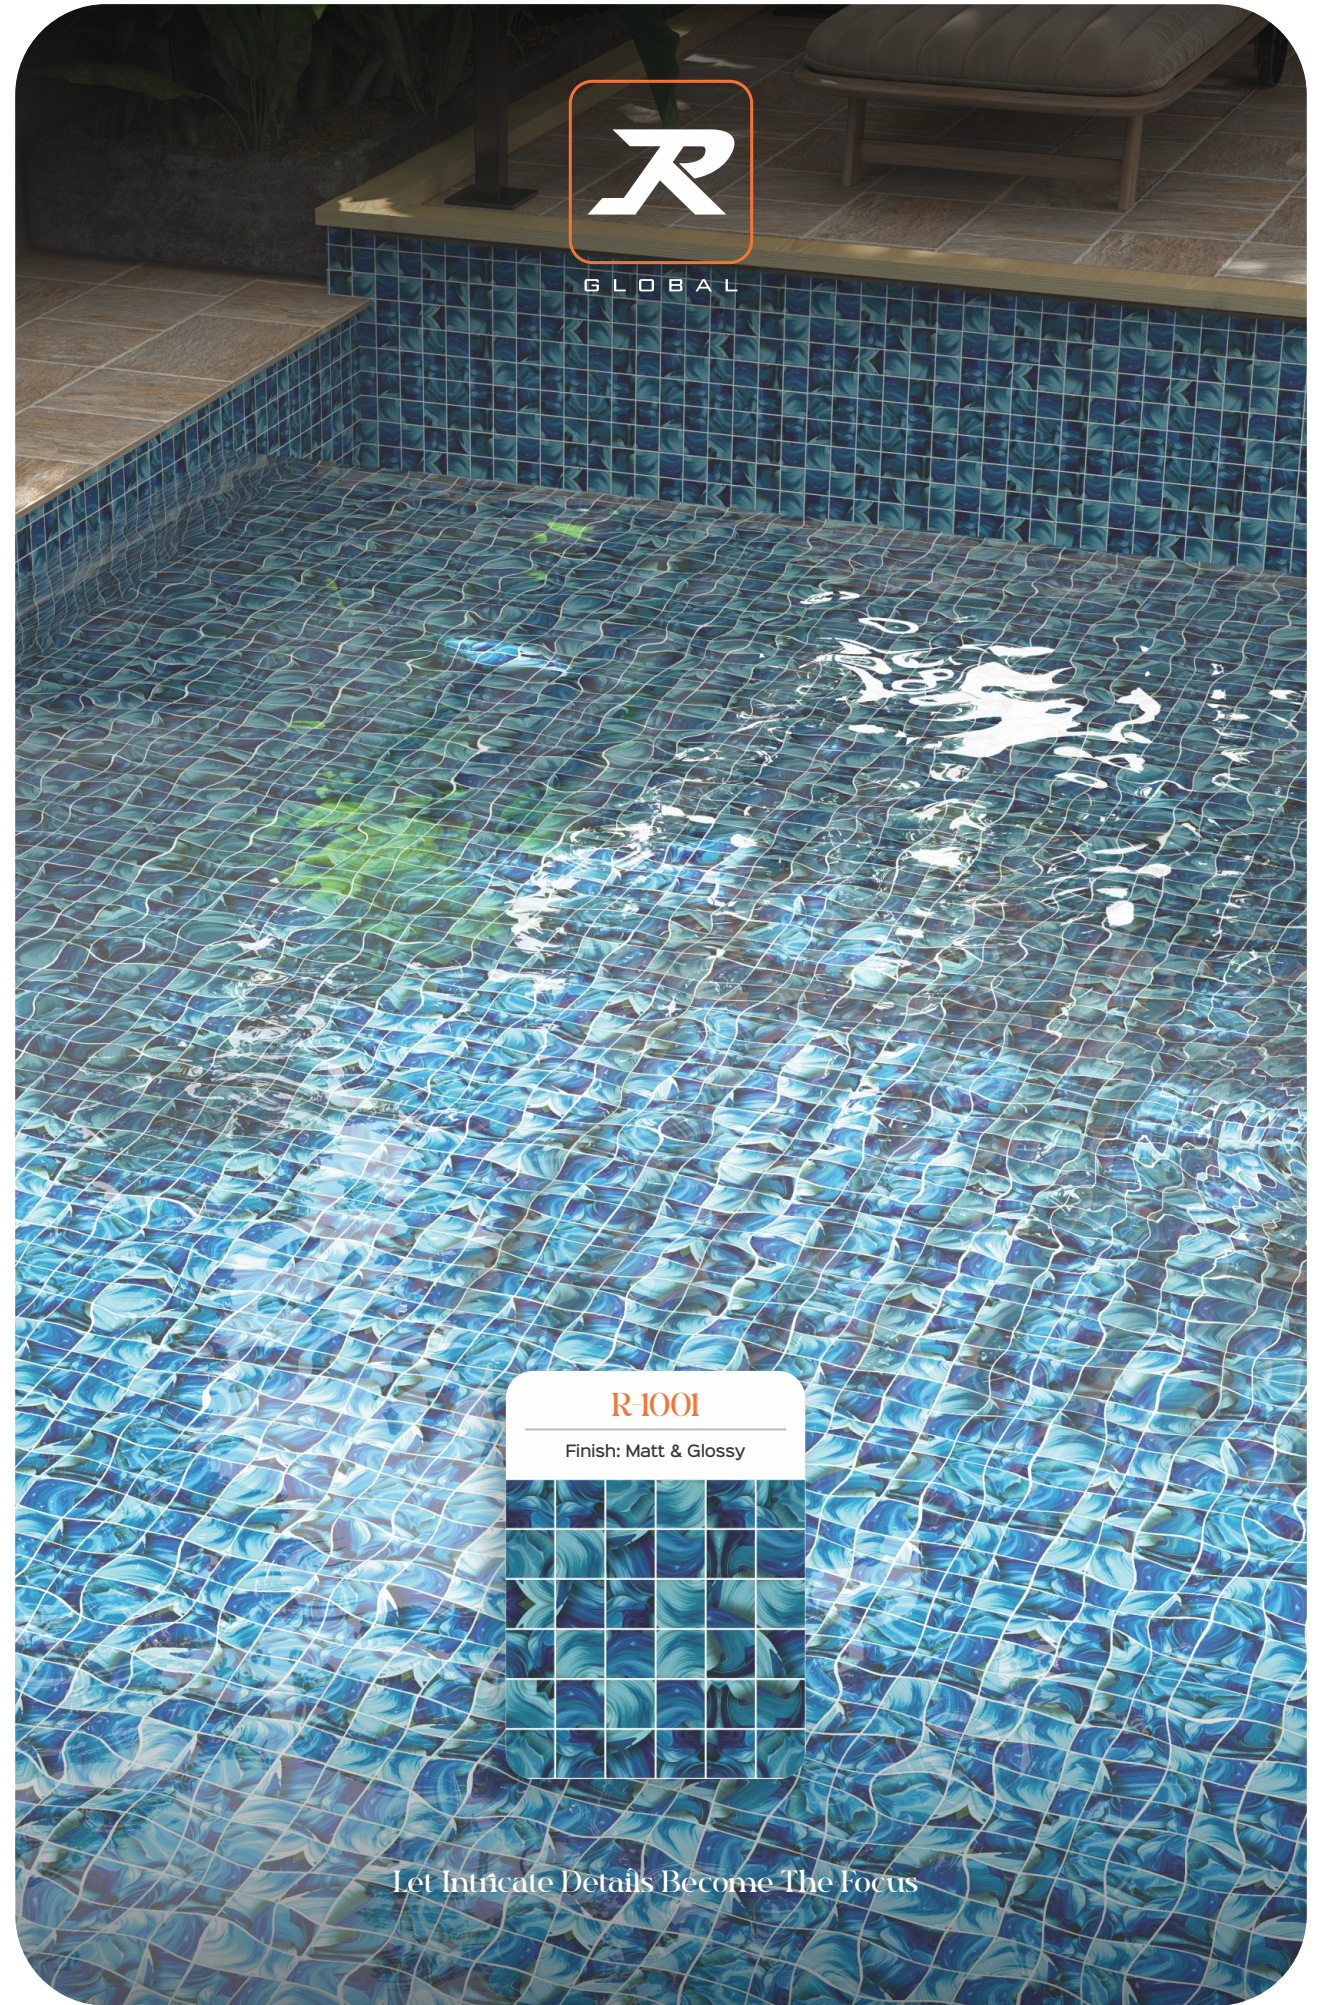

R-1001
Finish: Matt & Glossy

Let Intricate Details Become The Focus