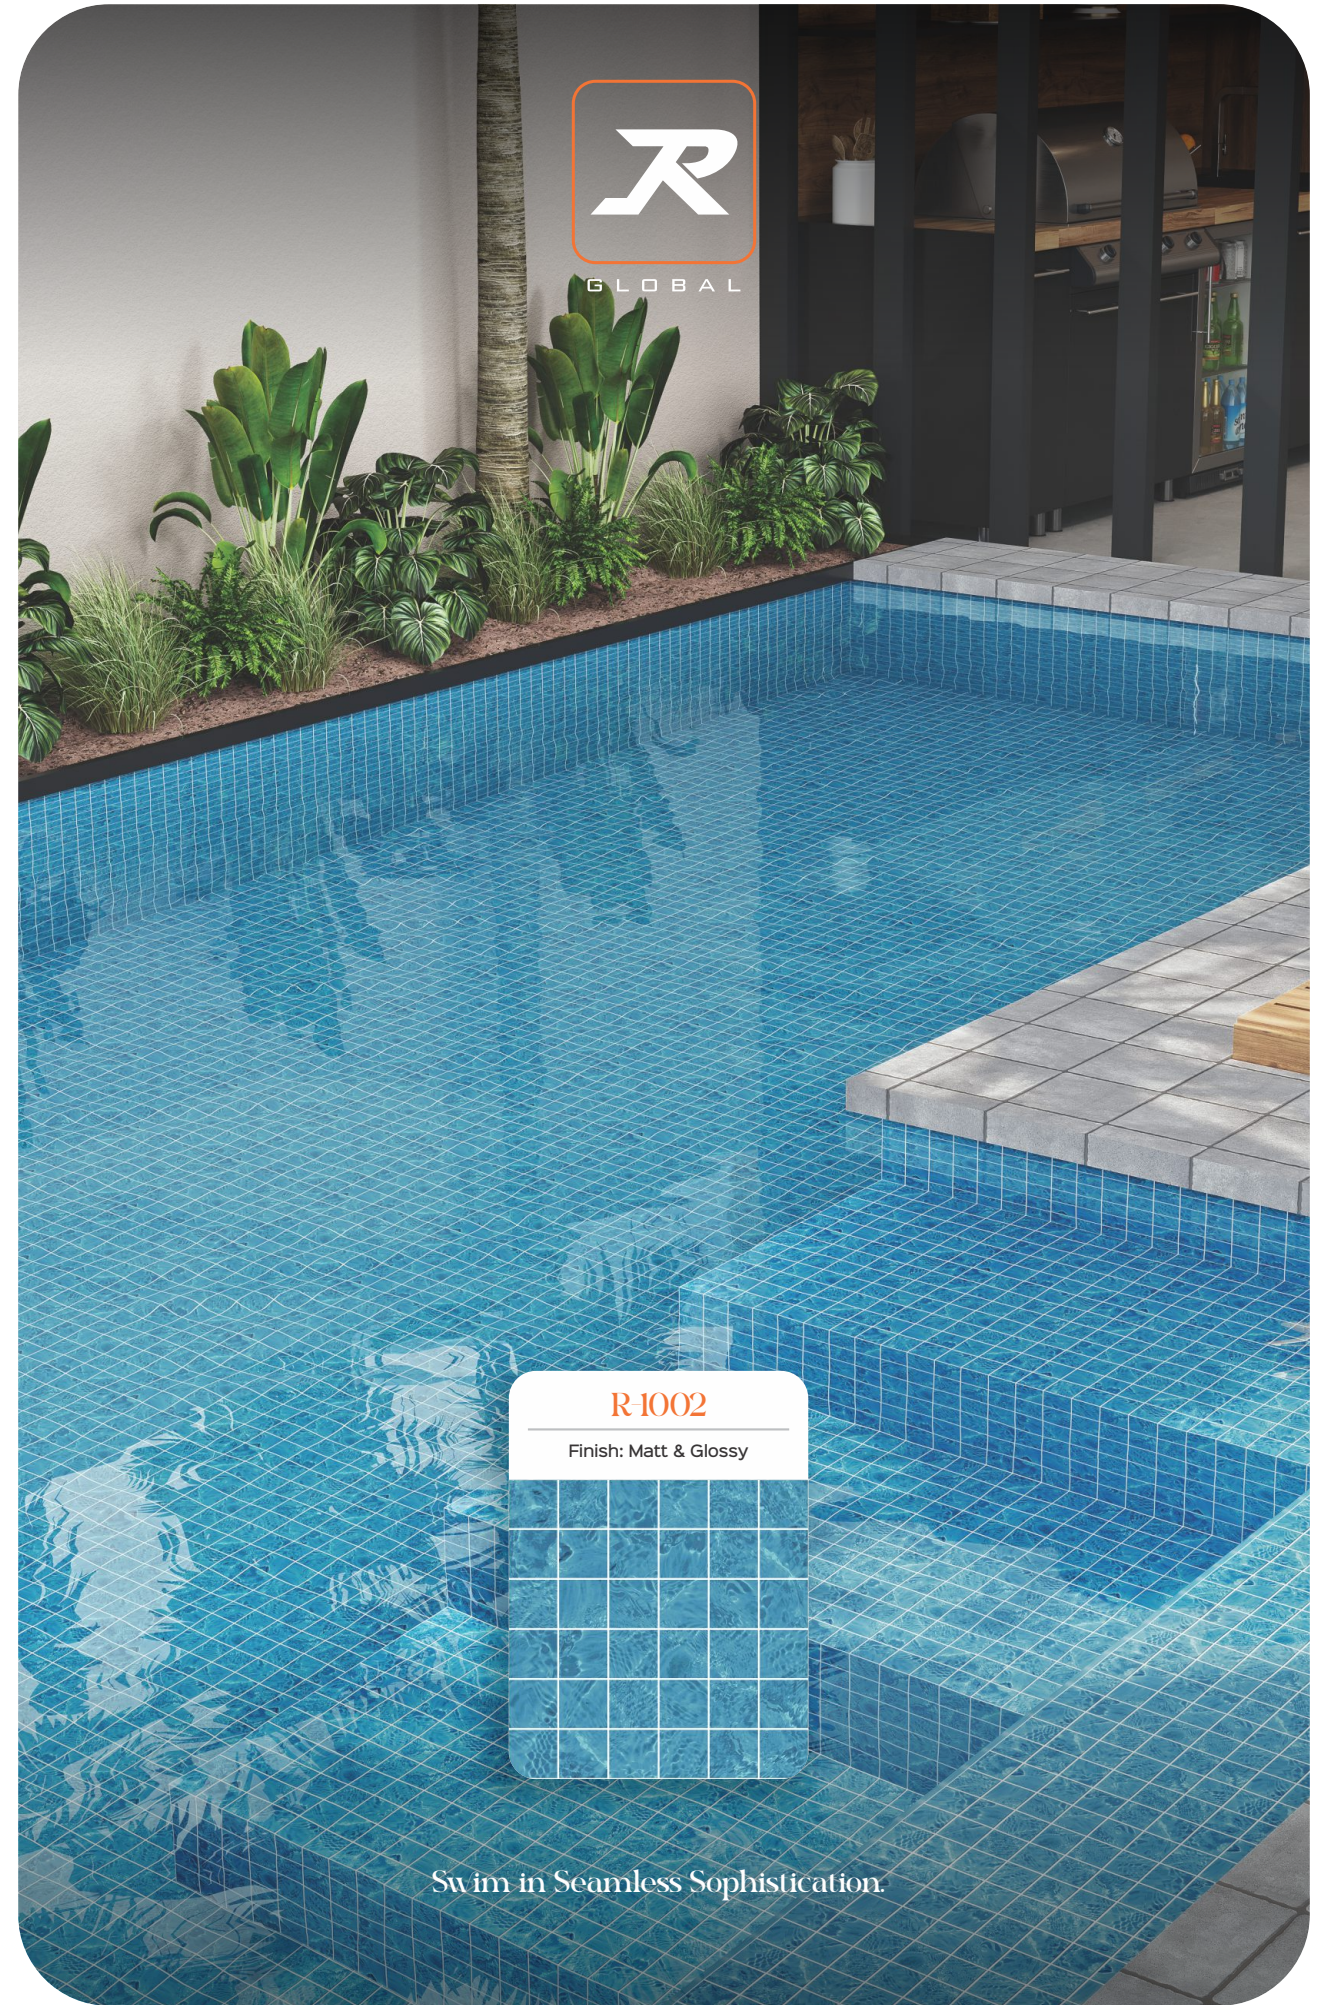

R-1002
Finish: Matt & Glossy

Swim in Seamless Sophistication.