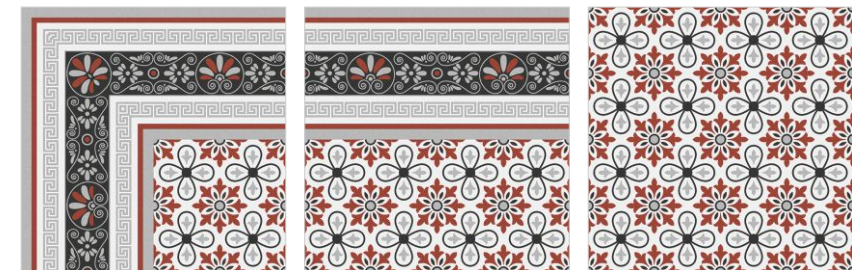

RM-5004 | 30x30cm | Finish: Matt

CORNER

BORDER

CARPET

RM-5005 | 30x30cm | Finish: Matt

CORNER

BORDER

CARPET

RM-5006 | 30x30cm | Finish: Matt

CORNER

BORDER

CARPET

RM-5007 | 30x30cm | Finish: Matt

Make your space a backdrop for infinite memories and narrate a tale of inspiration with our vibrant and creative artwork. Create a timeless impact with our hues of sophistication and innovate your space with novelty and grace.