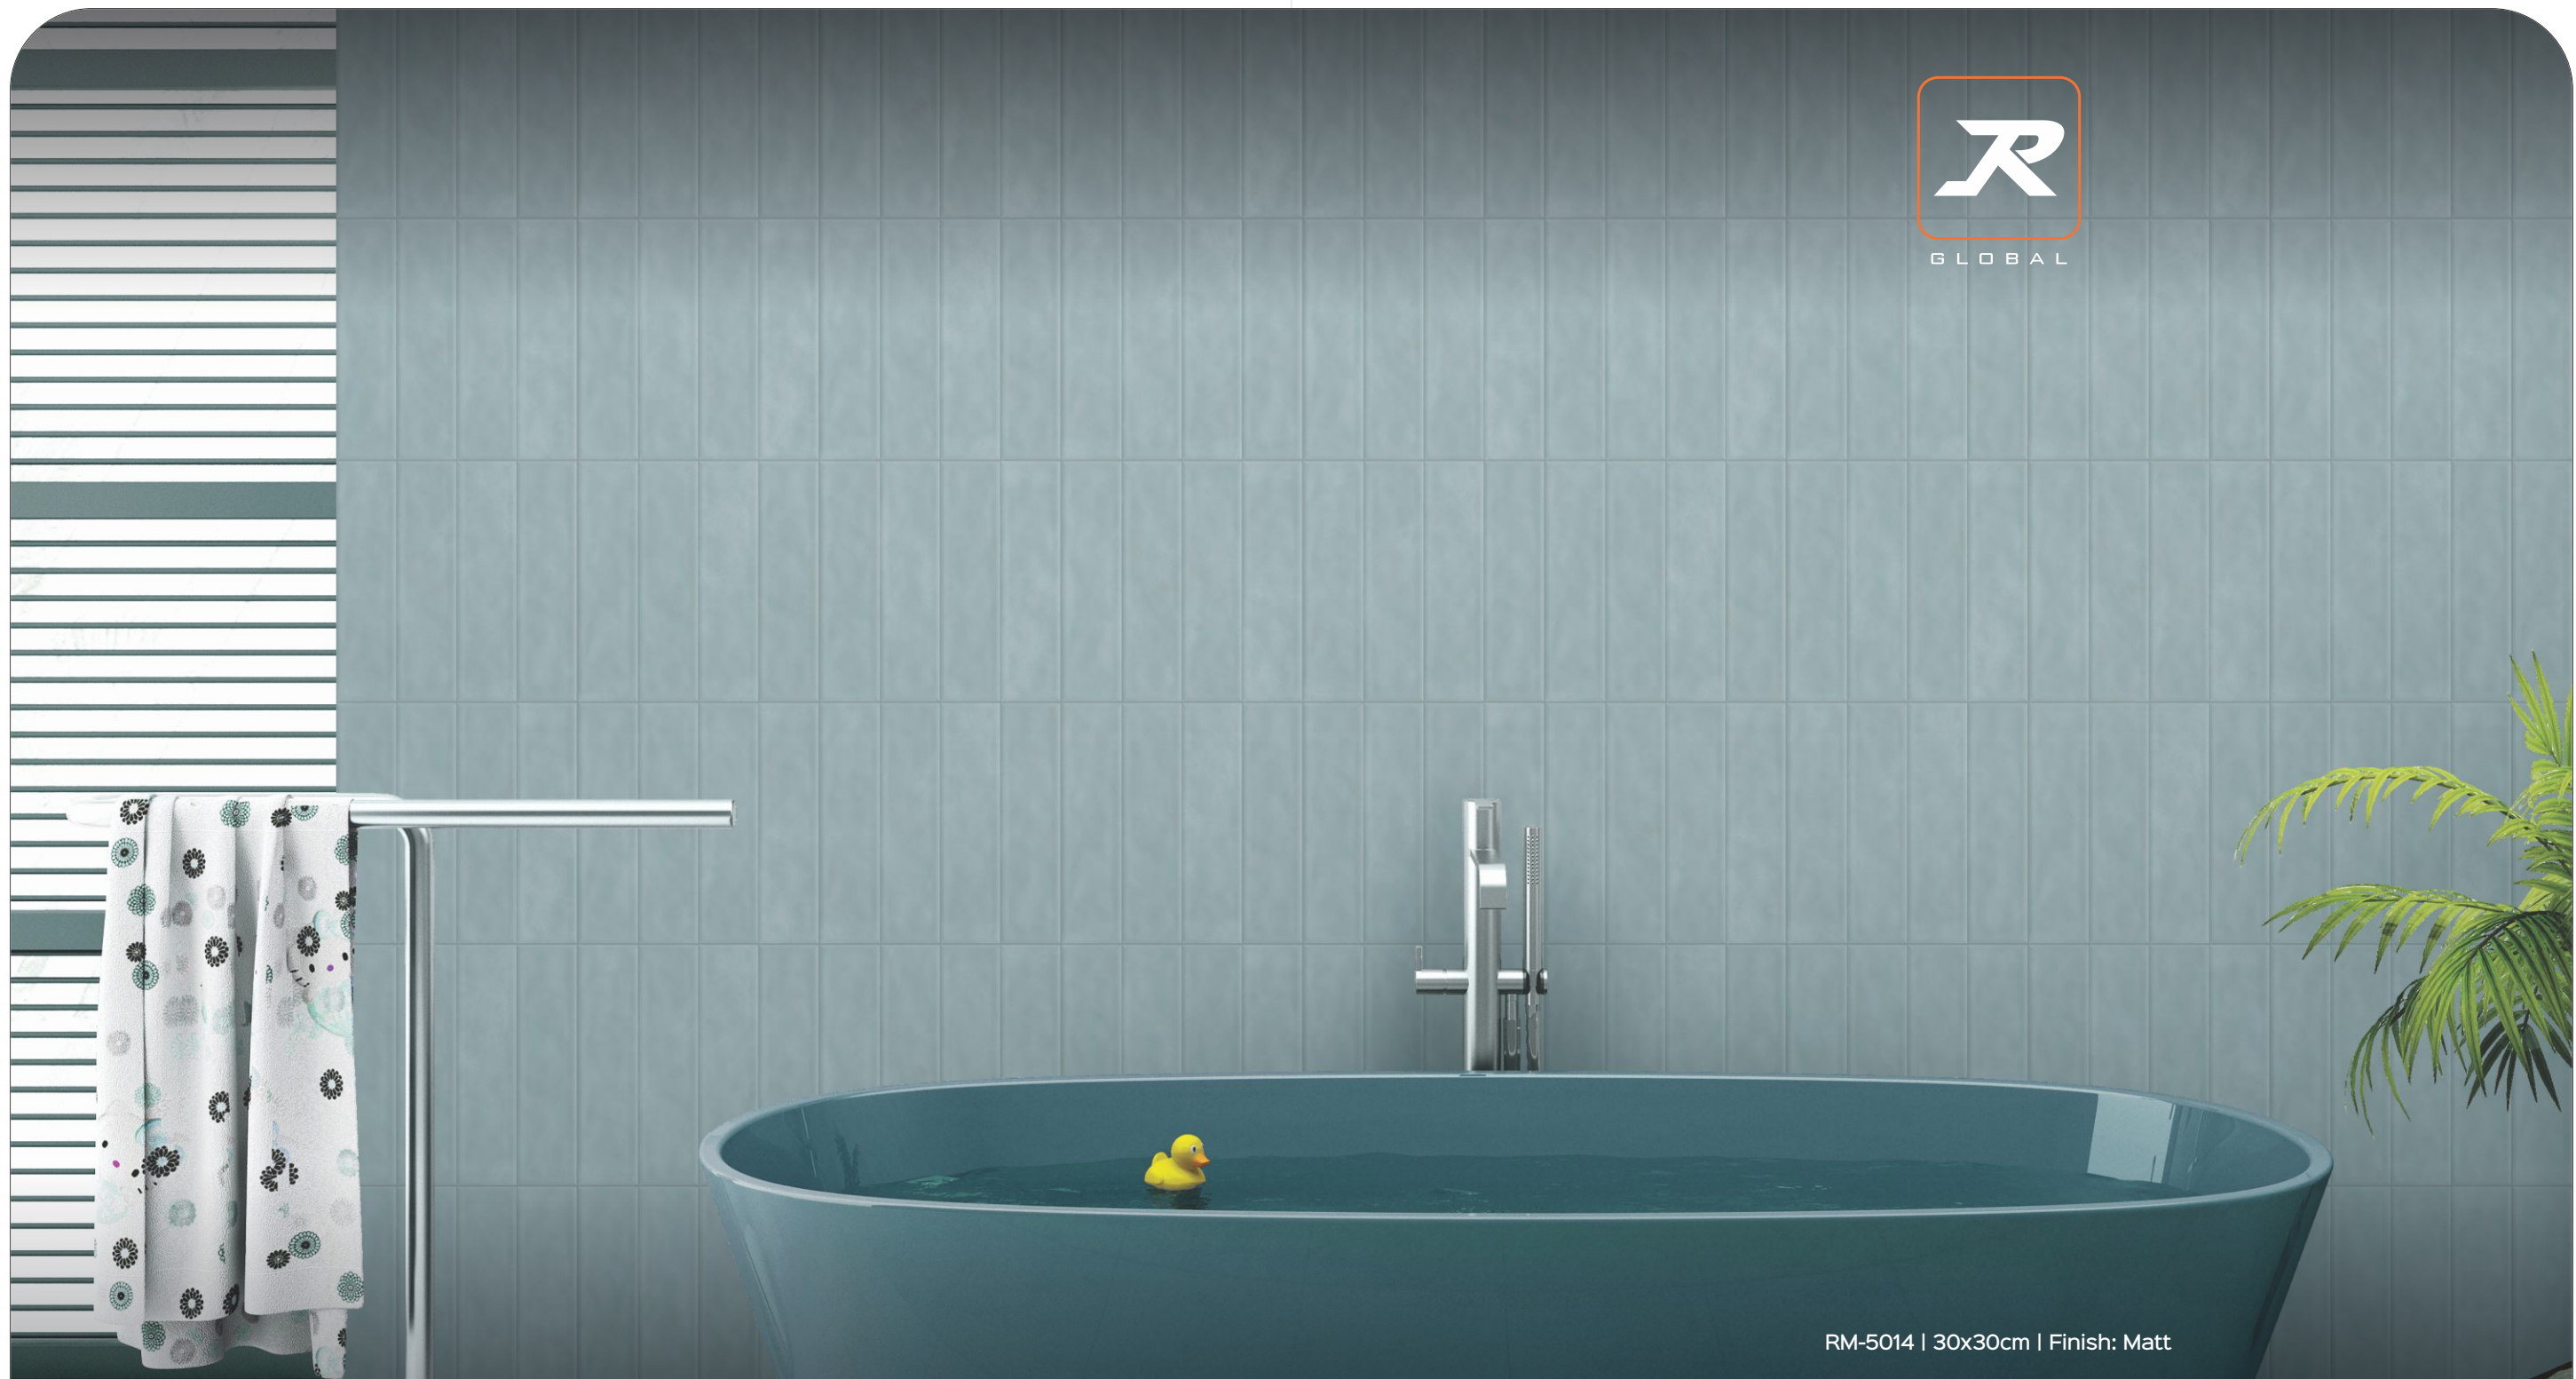

CARPET

RM-5013 | 30x30cm | Finish: Matt

RM 5013A

RM 5013B

RM 5013C

RM 5013D

RM-5014 | 30x30cm | Finish: Matt

Create a calming sanctuary with peaceful colors that can elevate your space with brightness in a subtle manner. Evoke emotions of simplicity and craft a narration of marvel in every corner with our gracing beauty that stays timeless and classic.