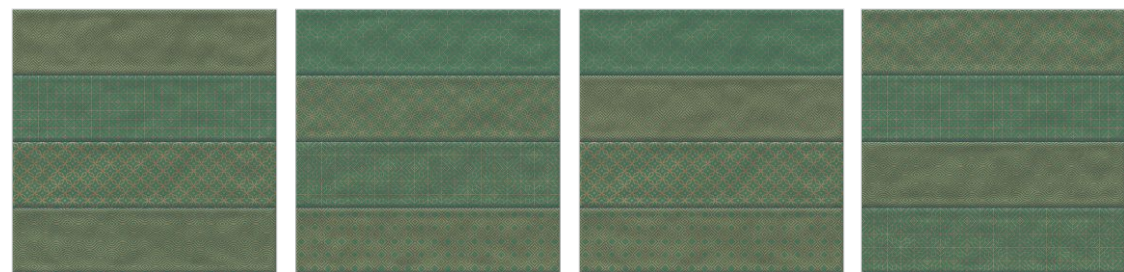

RG-4001 | 30x30cm | Finish: Glossy

RG 4001A

RG 4001B

RG 4001C

RG 4001D