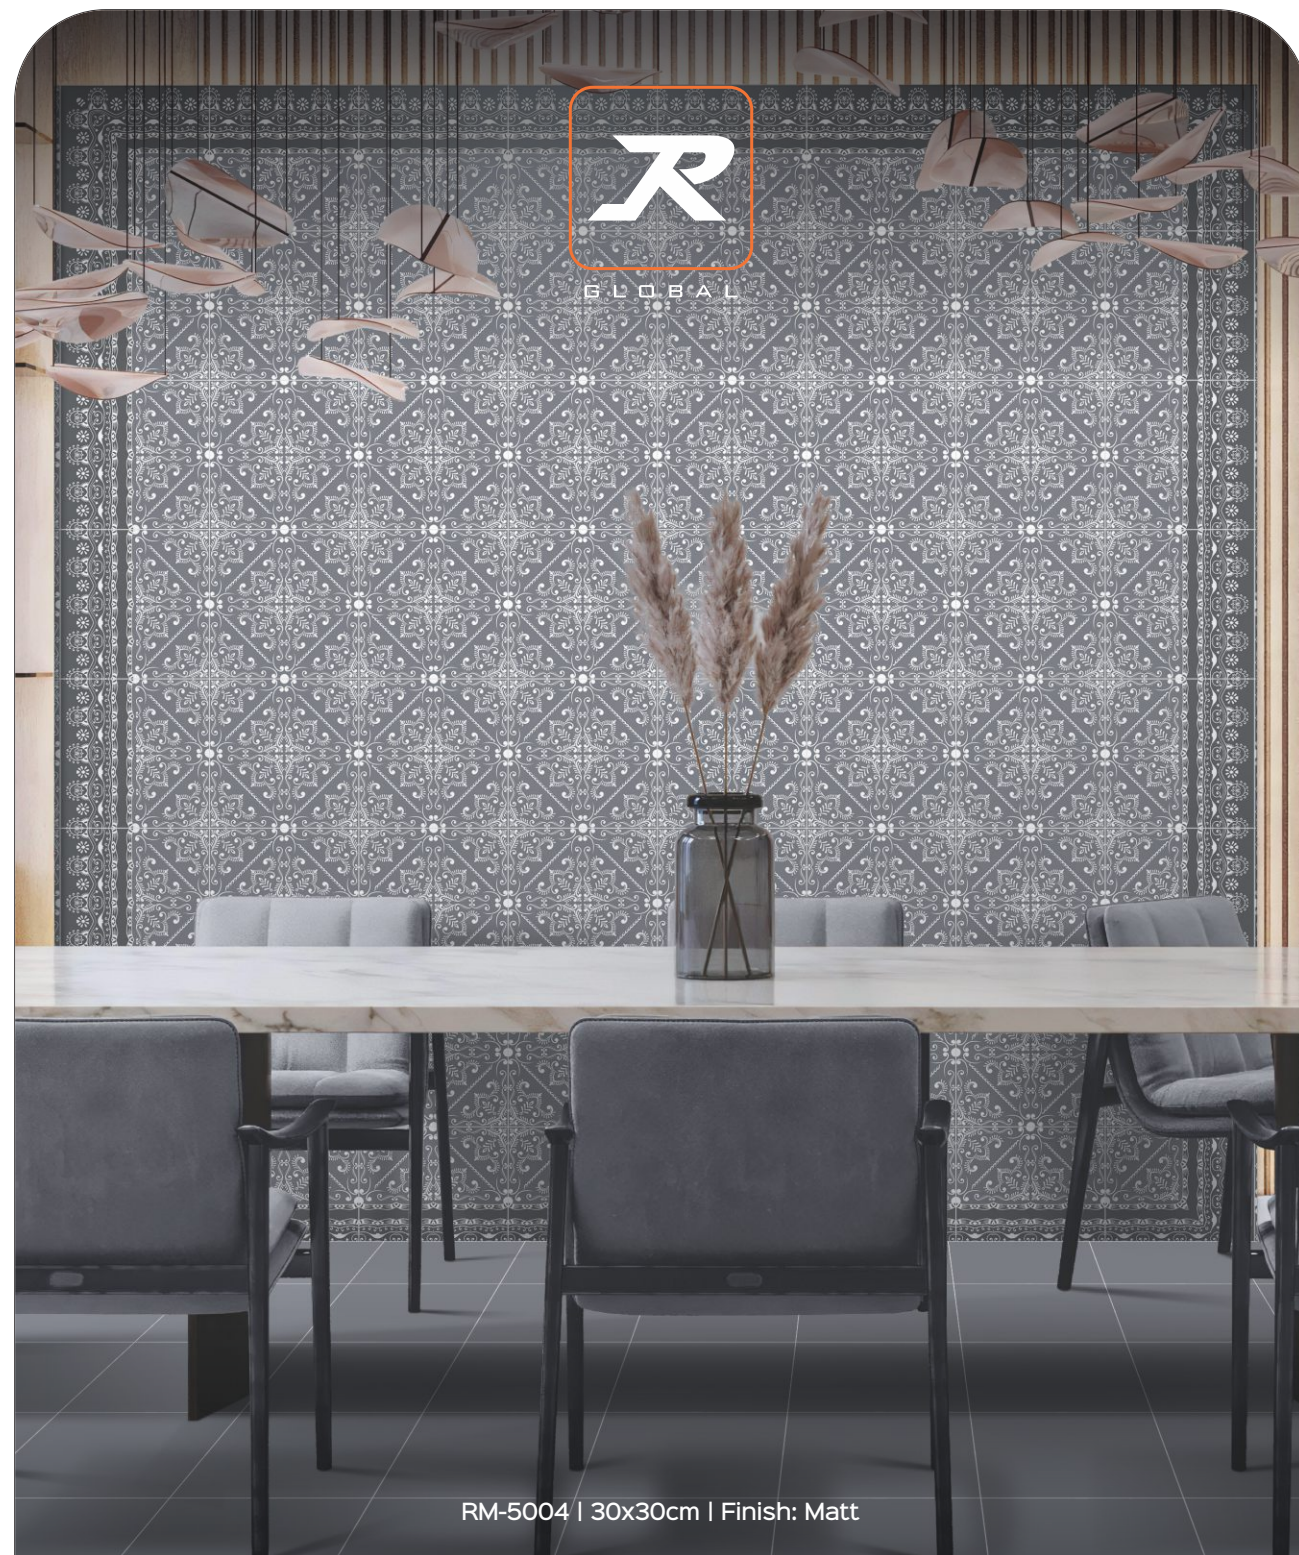

RM-5002 | 30x30cm | Finish: Matt

CORNER

BORDER

CARPET

RM-5003 | 30x30cm | Finish: Matt

CORNER

BORDER

CARPET