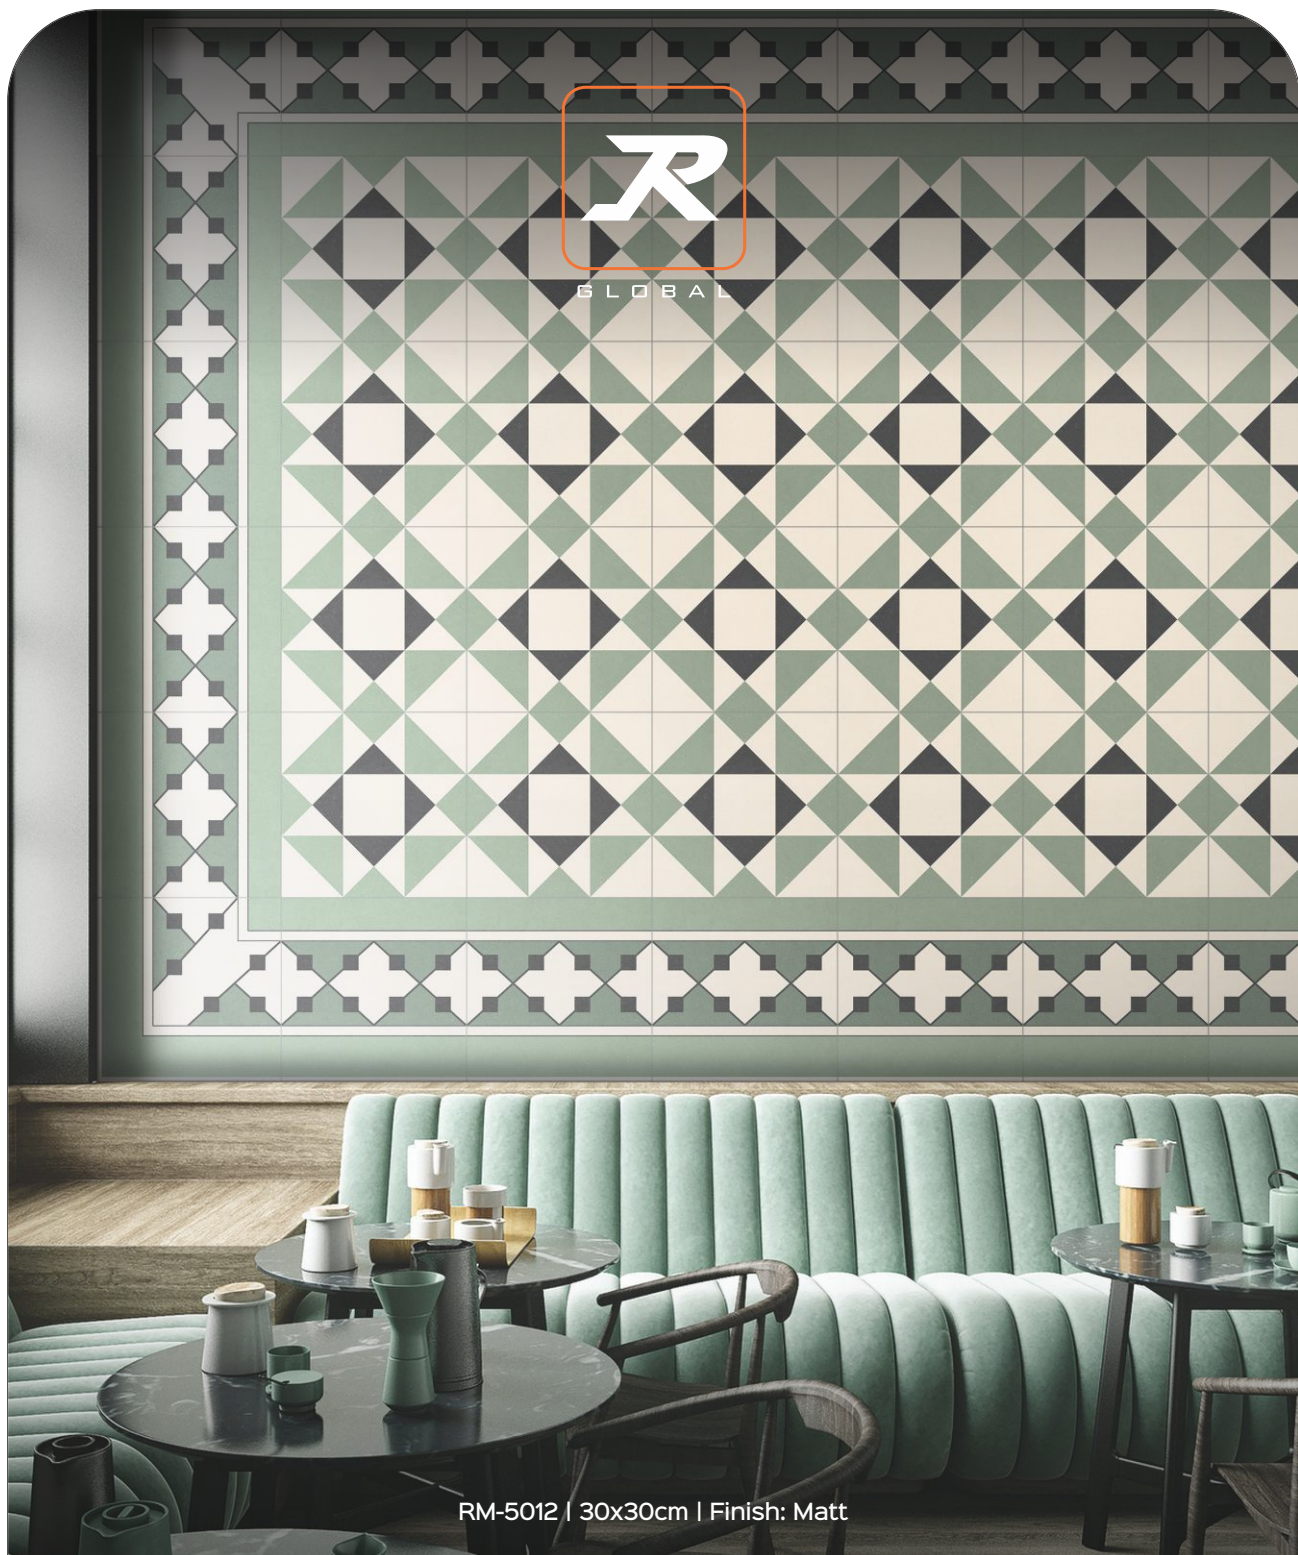

GLOBAL

RM-5011 | 30x30cm | Finish: Matt

CORNER

BORDER

CARPET

RM-5012 | 30x30cm | Finish: Matt

CORNER

BORDER