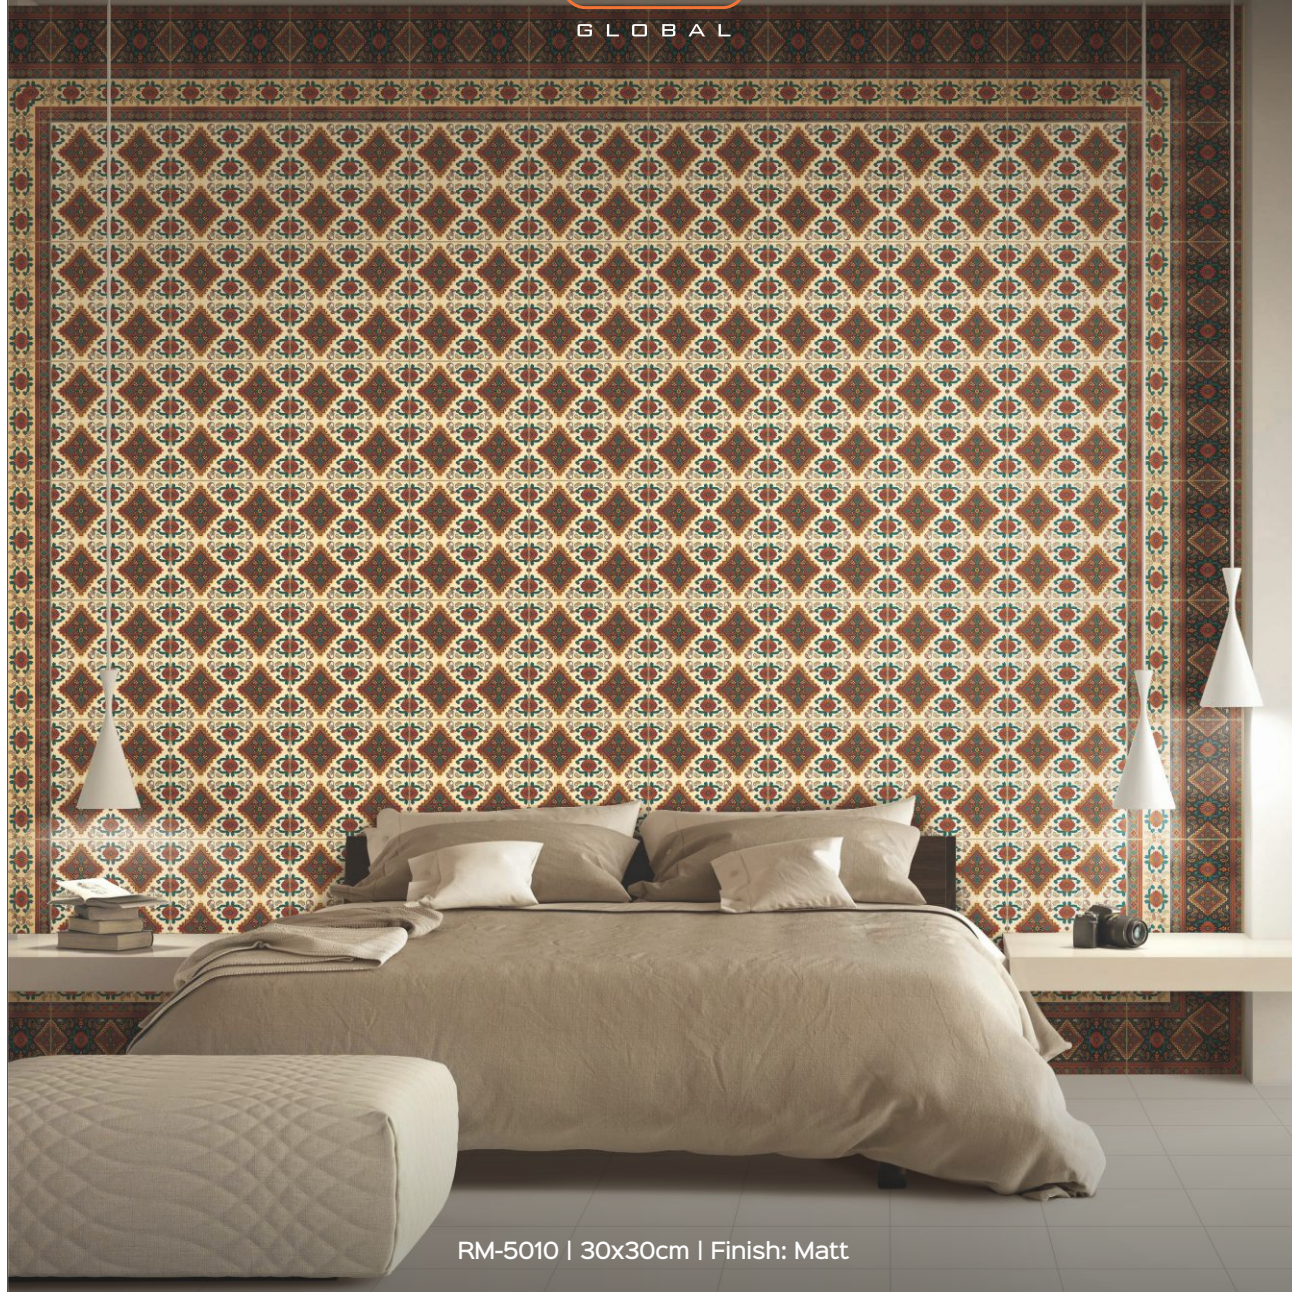

GLOBAL

GLOBAL