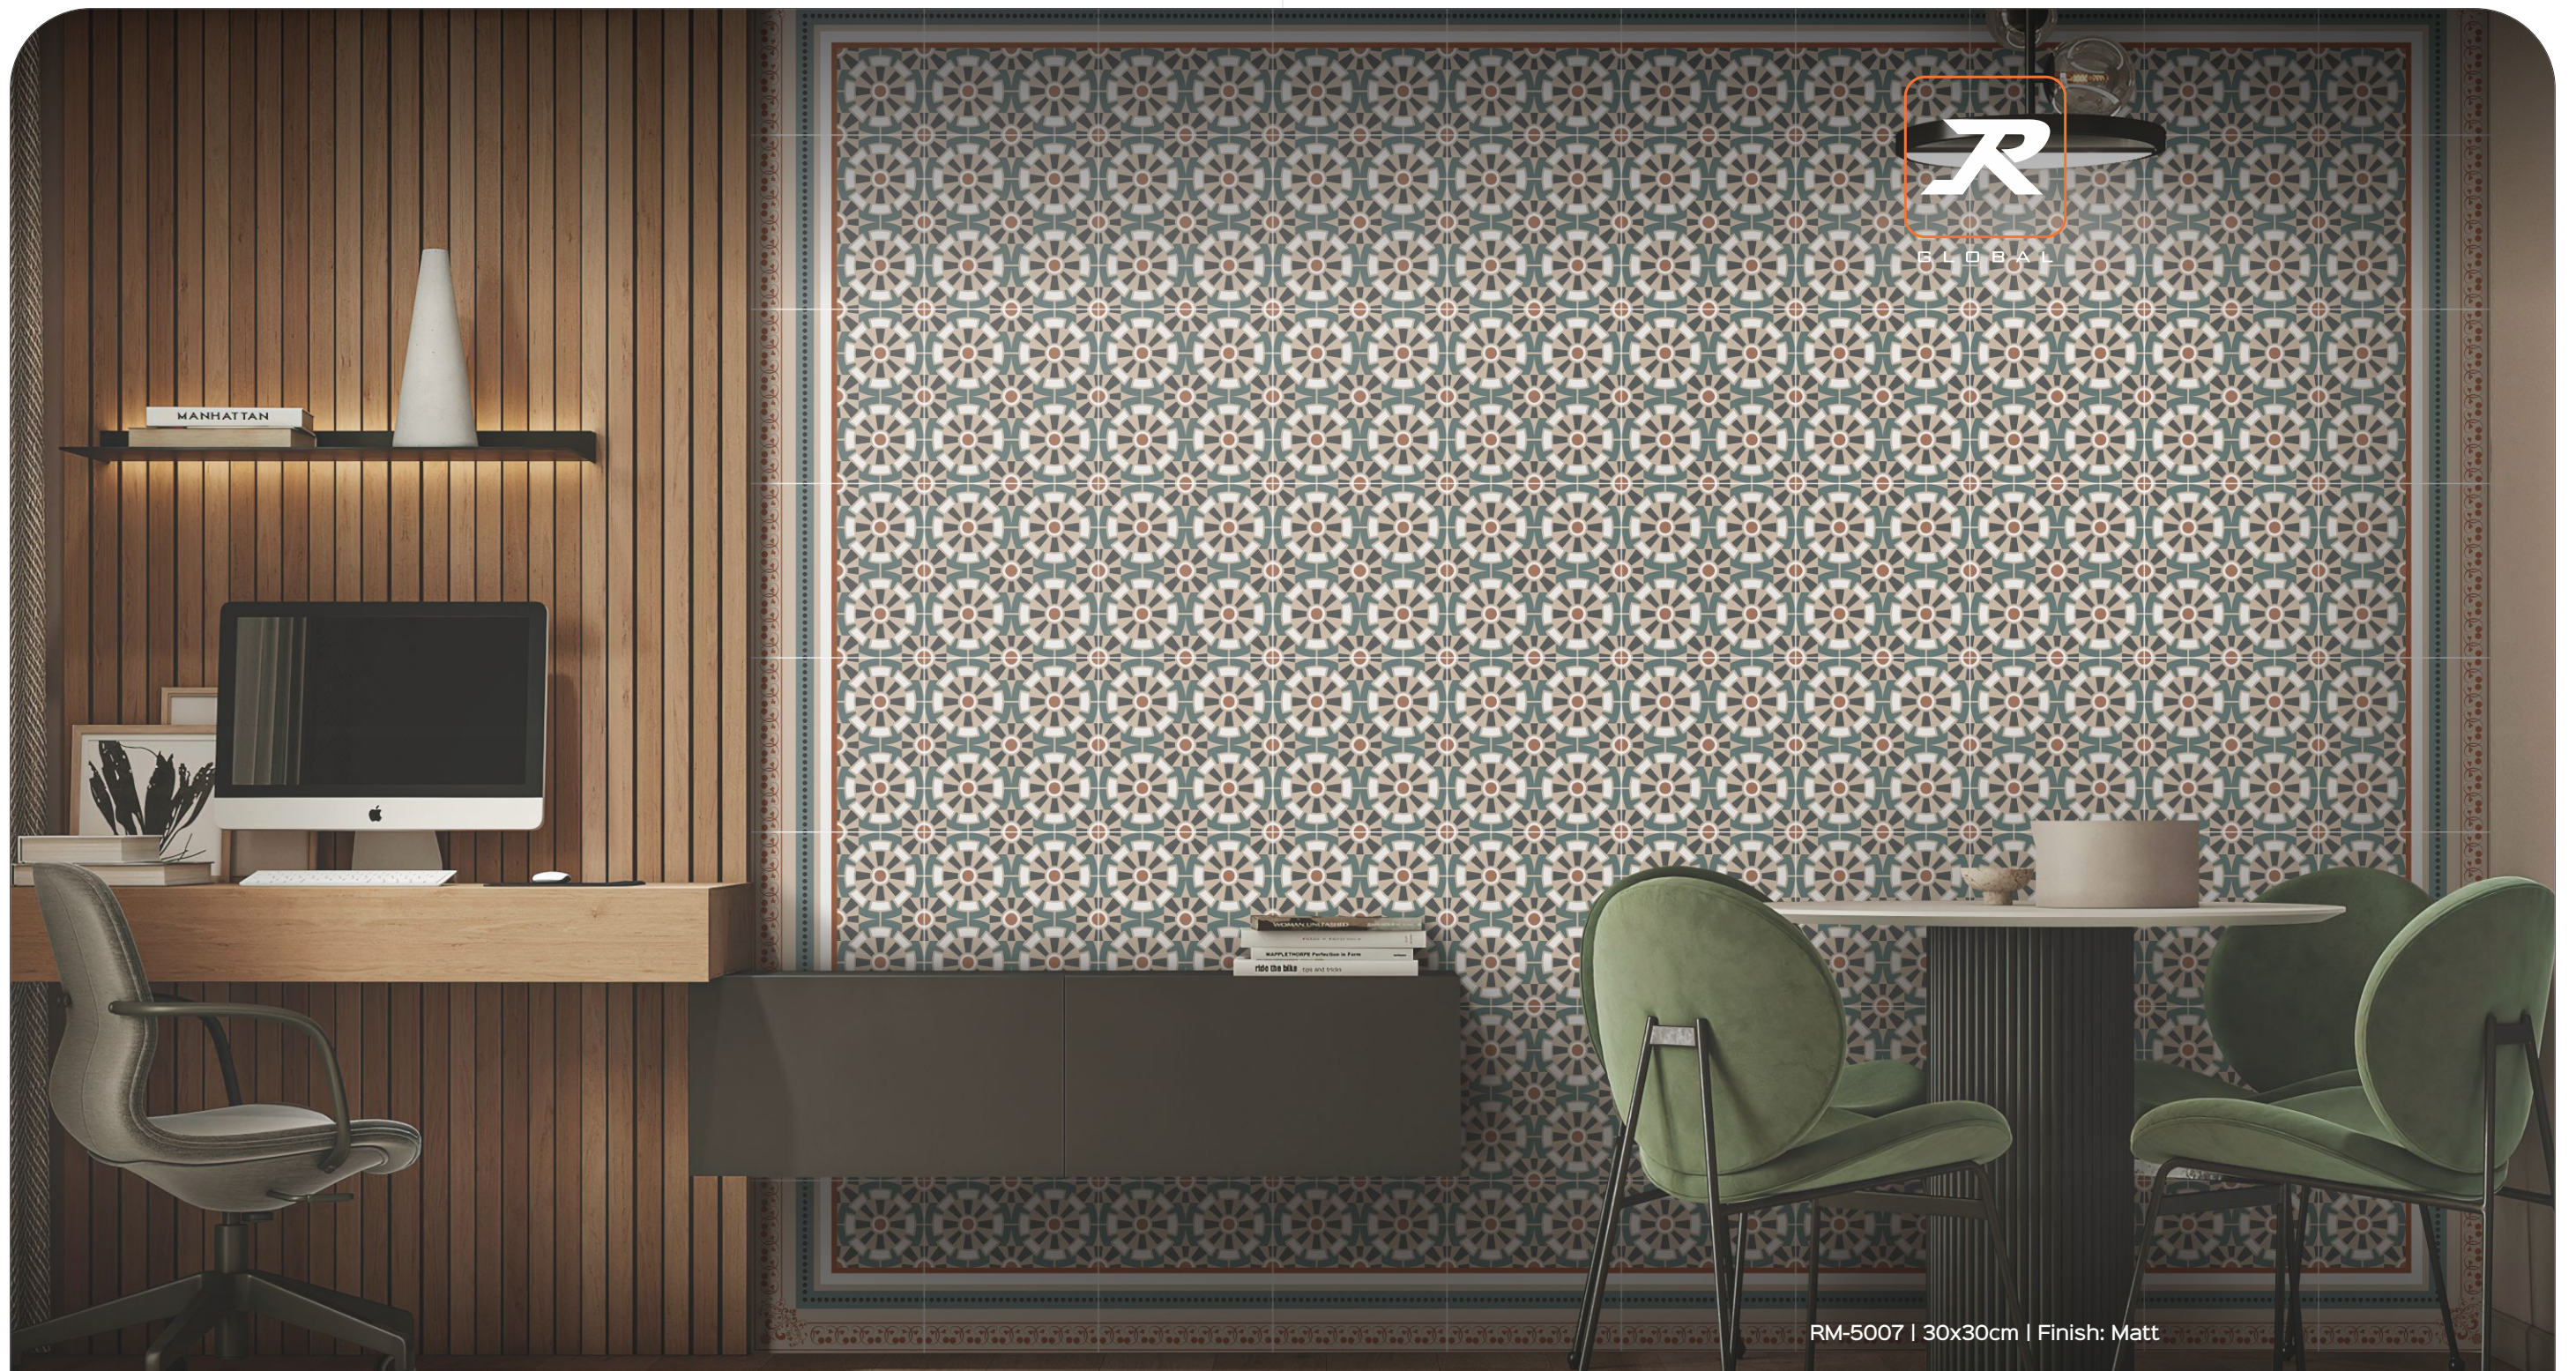

RM-5008 | 30x30cm | Finish: Matt

Make your space a backdrop for infinite memories and narrate a tale of inspiration with our vibrant and creative artwork. Create a timeless impact with our hues of sophistication and innovate your space with novelty and grace.